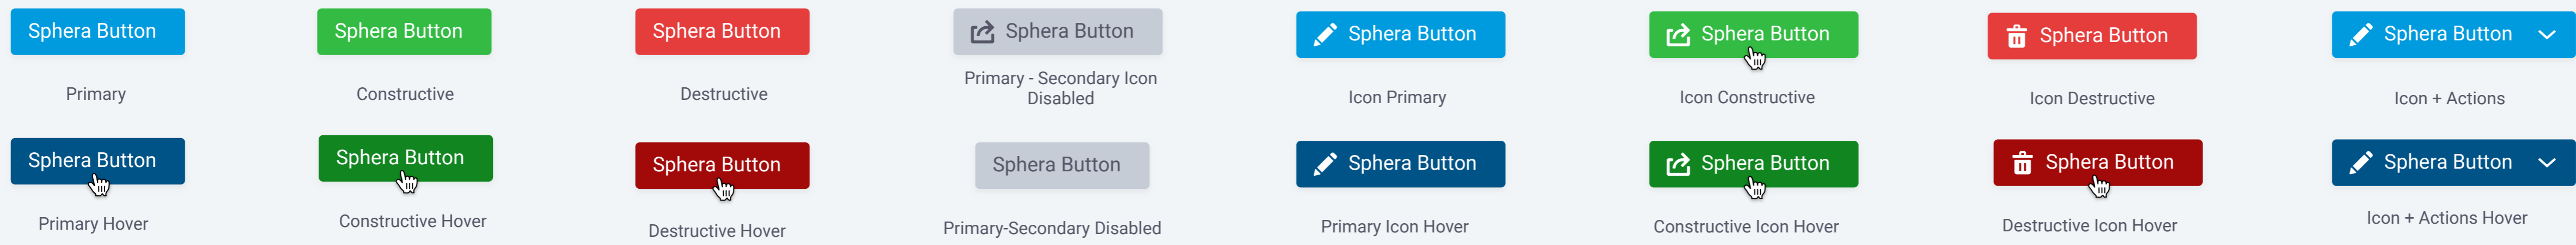

 #2B2D42 - Grey 01 Titles for page, column, modals and other elements, labels	 #C6CCD6 - Grey 04 Placeholder text, disabled text, light icons	 #F2F5F7 - Grey 07 Primary background, cell borders
 #555667 - Grey 02 Default text, cell text	 #E2E5EA - Grey 05 Divider lines, button borders	 #FFFFFF - White Default text, cell text
 #8D99AE - Grey 03 Icons, inactive links, scroll bars, secondary text elements, tabs	 #EBEDF0 - Grey 06 Column title hover state	

Sphera Chart Color Combinations

Example Color Combinations for Insight Charts

Insight Charts use Sphera brand palette colors and shades like the following combinations examples.

BUTTONS

Primary Buttons

Secondary Buttons

Link Buttons

Icon Buttons

Large buttons - Primary

Large buttons - Secondary

DATE PICKERS

Single Date Picker

Date reported

Today