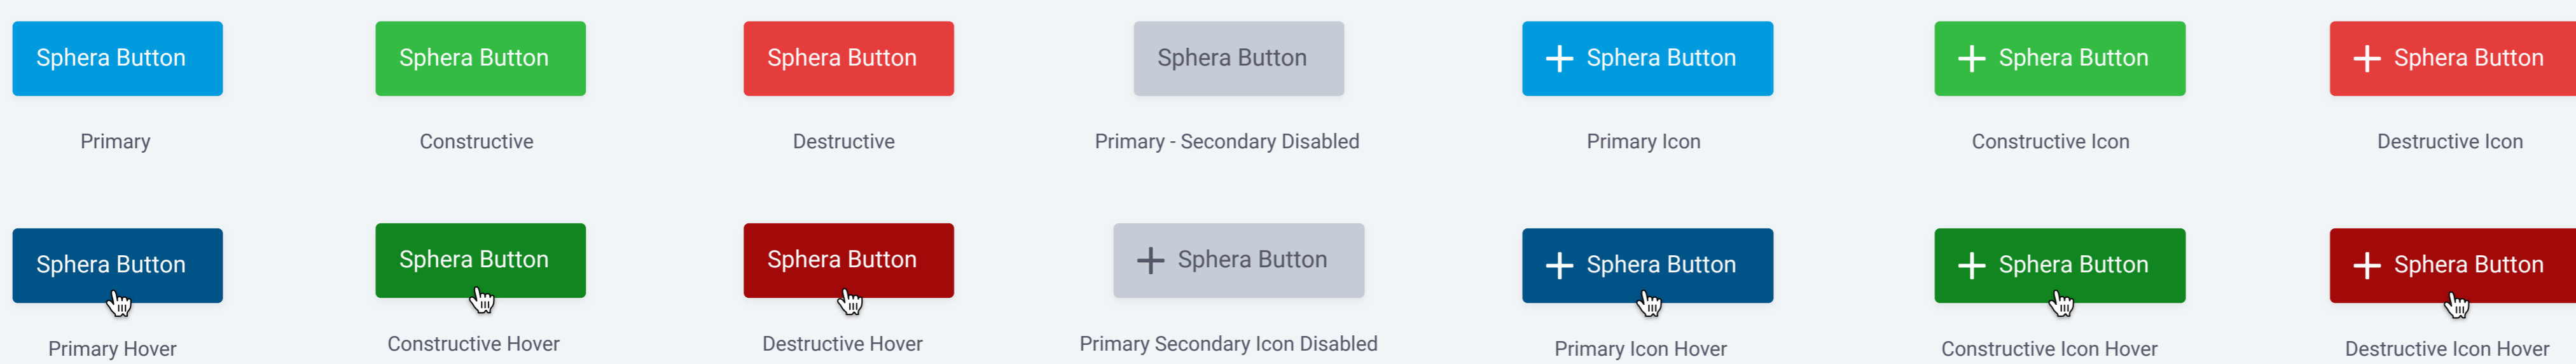

 #2B2D42 - Grey 01 Titles for page, column, modals and other elements, labels	 #C6CCD6 - Grey 04 Placeholder text, disabled text, light icons	 #F2F5F7 - Grey 07 Primary background, cell borders
 #555667 - Grey 02 Default text, cell text	 #E2E5EA - Grey 05 Divider lines, button borders	 #FFFFFF - White Default text, cell text
 #8D99AE - Grey 03 Icons, inactive links, scroll bars, secondary text elements, tabs	 #EBEDF0 - Grey 06 Column title hover state	

Sphera Chart Color Combinations

Example Color Combinations for Insight Charts

Insight Charts use Sphera brand palette colors and shades like the following combinations examples.

BUTTONS

Primary Buttons

Secondary Buttons

Link Buttons

Icon Buttons

Large buttons - Primary

Large buttons - Secondary

DATE PICKERS

Single Date Picker

Date reported

Today